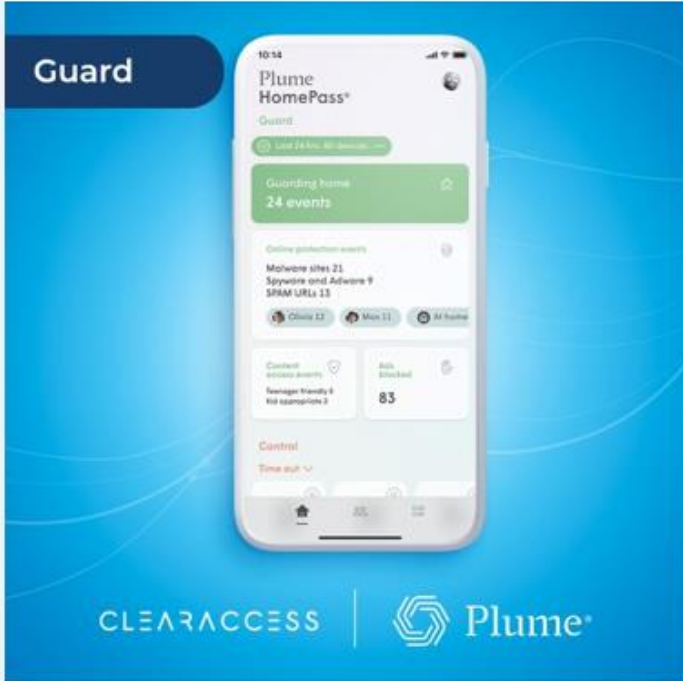

Clear Access
20 February · 🌐

Plume HomePass: Guard

Guard keeps your connected home safe, by using advanced security features that get smarter over time. Offer online protection from malicious content, a real-time threat database, intrusion detection, outside threat blocking and more. Contact us for more information.

#Plume #ClearAccess #Quark #fibre #FTTH #VoIP #future #gaming #onlinegaming #streaming

Clear Access
5 March · 🌐

Set healthy boundaries for internet access and usage with parental controls tools on the HomePass app from Plume. Another great service brought to you by Clear Access. Contact us to find out more: <https://plume.clearaccess.co.za/>

#Plume #ClearAccess #Quark #fibre #FTTH #VoIP #future #gaming #onlinegaming #streaming

Clear Access
20 March at 09:00 · 🌐

Create flawless internet connectivity across devices and rooms with Plume. Brought to you by Clear Access. Contact us to find out more: <https://plume.clearaccess.co.za/>

#Plume #ClearAccess #Quark #fibre #FTTH #VoIP #future #gaming #onlinegaming #streaming

Clear Access
14 March at 09:01 · 🌐

At Clear Access we know that many homeowners wish that they could keep a better eye on their home while they're away, but traditional camera systems can feel complicated and invasive. With Plume's Sense service, you can turn your smart devices into camera-free motion sensors, transforming your whole home into a sensor. Another service offering brought to you by Clear Access. Contact us to find out more.