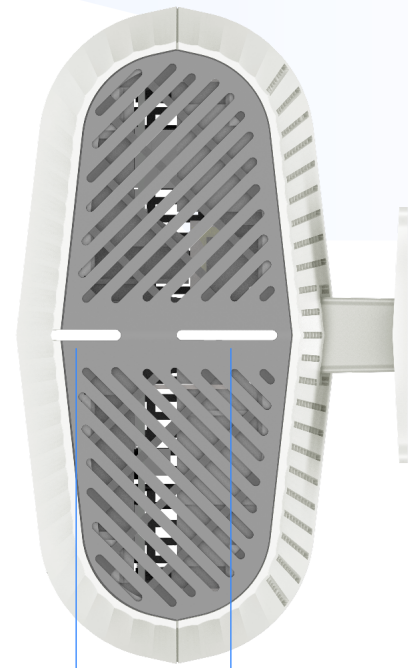

Interface.

1. RESET
   - ON/OFF
   - POWER
   - 2.5G LAN/WAN
   - 1G LAN
   - 1G LAN
2. Reset to factory
3. Power ON/OFF
4. Power Jack
- 2.5GE RJ45 WAN/LAN
6. 1GE RJ45 LAN

- Smart LED
- WPS Button

- Wall Mount